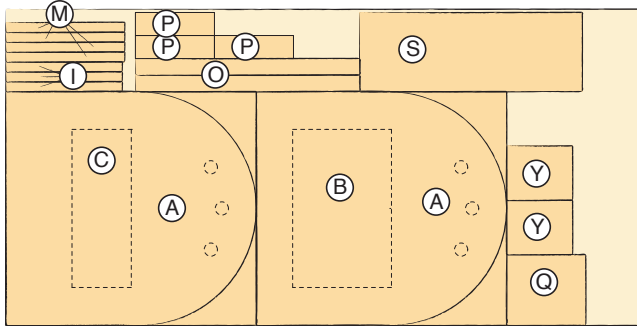

## CUTTING LIST

Part	FINISHED SIZE			Material	Pcs	
	T	W	L			
A	end walls	3/4"	35 1/2"	38"	AP	2
B	front access door	3/4"	14 1/8"	23 3/4"	AP	1
C	rear access door	3/4"	8 1/8"	23 3/4"	AP	1
D	side walls	3/4"	22 1/2"	45 1/2"	AP	2
E	floor	3/4"	34 1/2"	45 1/2"	AP	1
F	ramp	3/4"	9 3/4"	29 3/4"	AP	1
G	ramp cleats	3/4"	1"	8 1/2"	AP	7
H	long floor cleats	3/4"	1 1/2"	27 1/2"	AP	2
I	short floor cleats	3/4"	1 1/2"	17 5/8"	AP	3
J	nest cleat	3/4"	1 1/2"	10 3/4"	AP	2
K	nest cap runners	3/4"	1 1/2"	11 7/8"	AP	2
L	nest cap stop block	3/4"	1 1/2"	2"	AP	2
M	window track	3/4"	1 1/2"	18"	AP	4
N	window stops	3/4"	1 1/2"	12 1/2"	AP	2
O	door stops	3/4"	2 1/2"	34"	AP	2
P	nest stiles	3/4"	3 1/2"	12"	AP	3
Q	nest divider	3/4"	10 3/4"	12"	AP	1
R	nest ledges	3/4"	1 1/2"	11 3/4"	AP	2
S	nest cap	3/4"	12"	33 3/4"	AP	1
T	base side rails	1 1/2"	2 1/2"	70"	T	2
U	base side runners	1 1/2"	2 1/2"	47"	T	2
V	base end rails	1 1/2"	2 1/2"	32 1/2"	T	4
W	base stiles	1 1/2"	2 1/2"	22 1/8"	T	8
X	base support struts	3/4"	2 1/2"	22 1/8"	T	4
Y	outside wheel bracket	3/4"	8 1/4"	10"	AP	2
Z	inside wheel bracket	3/4"	6 1/4"	10"	AP	2
AA	base door crossbar	3/4"	1 1/2"	35 1/2"	T	1
BB	roof runners	1 1/2"	2 1/2"	52"	T	2
CC	side battens	3/4"	2 1/2"	43 1/8"	C	2
DD	front battens	3/4"	2 1/4"	21"	C	2
EE	side battens	3/4"	2 1/2"	33"	C	2
FF	rear battens	3/4"	2 1/4"	22"	C	2
GG	batten caps	3/4"	1 1/2"	3 1/2"	C	4
HH	end base boards	3/4"	2 1/2"	32 1/2"	C	2
II	side baseboards	3/4"	2 1/2"	42"	C	2
JJ	door caps	3/4"	1 1/2"	24"	C	2

## CUTTING DIAGRAM

3/4" x 4' x 8' Arauco plywood

3/4" x 4' x 8' Arauco plywood

2" x 6" x 8' (1 1/2 x 5 1/2 x 96") Treated

2" x 6" x 8' (1 1/2 x 5 1/2 x 96") Treated

2" x 6" x 8' (1 1/2 x 5 1/2 x 96") Treated

2" x 6" x 8' (1 1/2 x 5 1/2 x 96") Treated

1" x 6" x 8' (3/4 x 5 1/2 x 96") Treated

1" x 3" x 10' (3/4 x 2 1/2 x 120") Cedar

1" x 3" x 10' (3/4 x 2 1/2 x 120") Cedar

1" x 3" x 10' (3/4 x 2 1/2 x 120") Cedar

1" x 3" x 10' (3/4 x 2 1/2 x 120") Cedar

.118 x 24" x 48" Clear acrylic