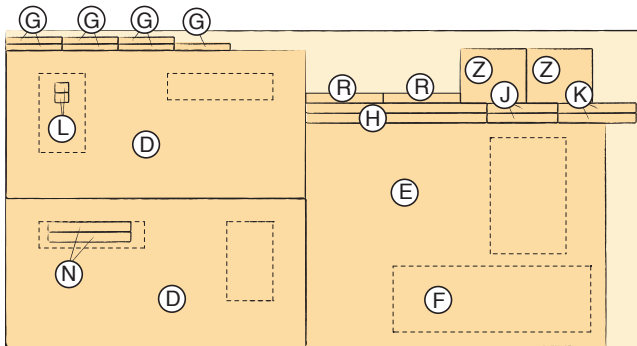

## CUTTING LIST

Part	FINISHED SIZE			Material	Pcs	
	T	W	L			
A	end walls	3/4"	35 1/2"	38"	AP	2
B	front access door	3/4"	14 1/8"	23 3/4"	AP	1
C	rear access door	3/4"	8 1/8"	23 3/4"	AP	1
D	side walls	3/4"	22 1/2"	45 1/2"	AP	2
E	floor	3/4"	34 1/2"	45 1/2"	AP	1
F	ramp	3/4"	9 3/4"	29 3/4"	AP	1
G	ramp cleats	3/4"	1"	8 1/2"	AP	7
H	long floor cleats	3/4"	1 1/2"	27 1/2"	AP	2
I	short floor cleats	3/4"	1 1/2"	17 5/8"	AP	3
J	nest cleat	3/4"	1 1/2"	10 3/4"	AP	2
K	nest cap runners	3/4"	1 1/2"	11 7/8"	AP	2
L	nest cap stop block	3/4"	1 1/2"	2"	AP	2
M	window track	3/4"	1 1/2"	18"	AP	4
N	window stops	3/4"	1 1/2"	12 1/2"	AP	2
O	door stops	3/4"	2 1/2"	34"	AP	2
P	nest stiles	3/4"	3 1/2"	12"	AP	3
Q	nest divider	3/4"	10 3/4"	12"	AP	1
R	nest ledges	3/4"	1 1/2"	11 3/4"	AP	2
S	nest cap	3/4"	12"	33 3/4"	AP	1
T	base side rails	1 1/2"	2 1/2"	70"	T	2
U	base side runners	1 1/2"	2 1/2"	47"	T	2
V	base end rails	1 1/2"	2 1/2"	32 1/2"	T	4
W	base stiles	1 1/2"	2 1/2"	22 1/8"	T	8
X	base support struts	3/4"	2 1/2"	22 1/8"	T	4
Y	outside wheel bracket	3/4"	8 1/4"	10"	AP	2
Z	inside wheel bracket	3/4"	6 1/4"	10"	AP	2
AA	base door crossbar	3/4"	1 1/2"	35 1/2"	T	1
BB	roof runners	1 1/2"	2 1/2"	52"	T	2
CC	side battens	3/4"	2 1/2"	43 1/8"	C	2
DD	front battens	3/4"	2 1/4"	21"	C	2
EE	side battens	3/4"	2 1/2"	33"	C	2
FF	rear battens	3/4"	2 1/4"	22"	C	2
GG	batten caps	3/4"	1 1/2"	3 1/2"	C	4
HH	end base boards	3/4"	2 1/2"	32 1/2"	C	2
II	side baseboards	3/4"	2 1/2"	42"	C	2
JJ	door caps	3/4"	1 1/2"	24"	C	2

## CUTTING DIAGRAM

3/4" x 4' x 8' Arauco plywood

3/4" x 4' x 8' Arauco plywood

2" x 6" x 8' (1 1/2 x 5 1/2 x 96") Treated

2" x 6" x 8' (1 1/2 x 5 1/2 x 96") Treated

2" x 6" x 8' (1 1/2 x 5 1/2 x 96") Treated

2" x 6" x 8' (1 1/2 x 5 1/2 x 96") Treated

1" x 6" x 8' (3/4 x 5 1/2 x 96") Treated

1" x 3" x 10' (3/4 x 2 1/2 x 120") Cedar

1" x 3" x 10' (3/4 x 2 1/2 x 120") Cedar

1" x 3" x 10' (3/4 x 2 1/2 x 120") Cedar

1" x 3" x 10' (3/4 x 2 1/2 x 120") Cedar

.118 x 24" x 48" Clear acrylic