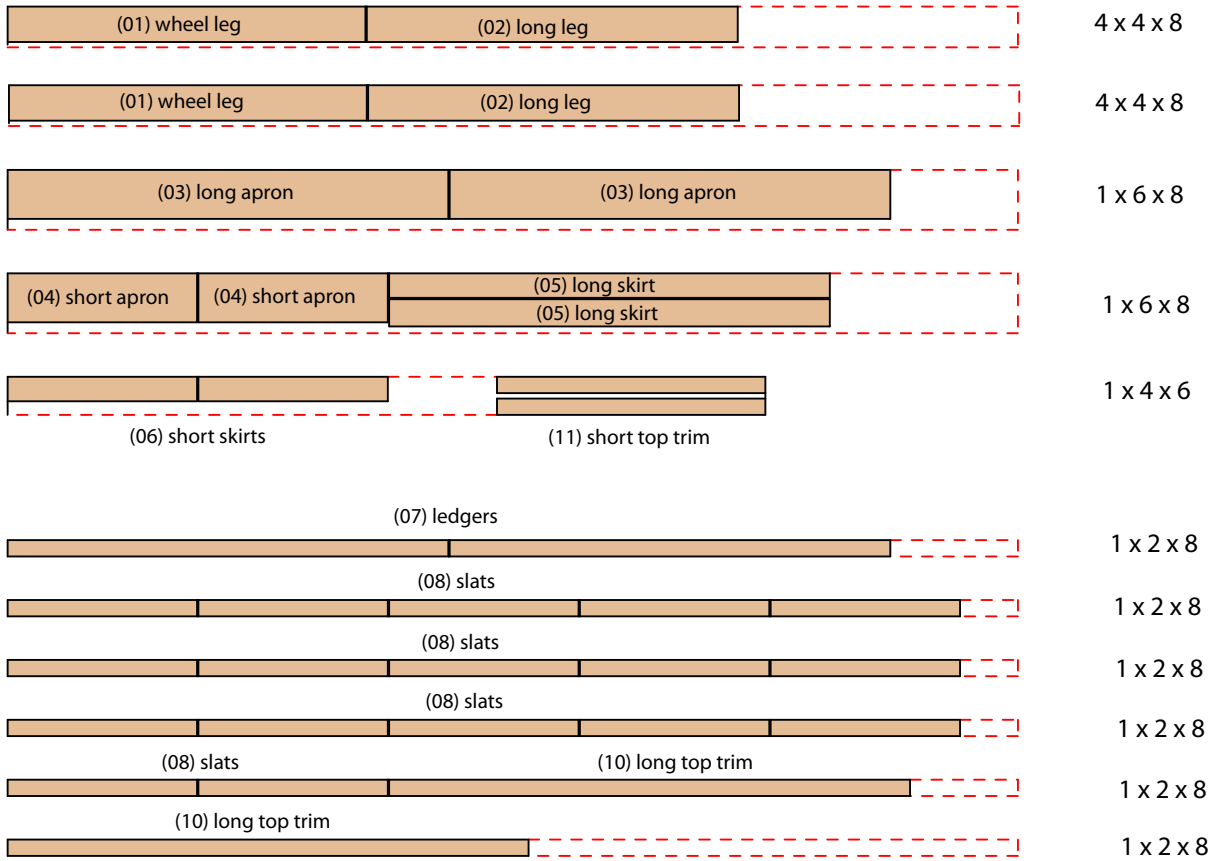

Cutting Diagram

3/4-inch x 2- x 4-foot sheet of plywood